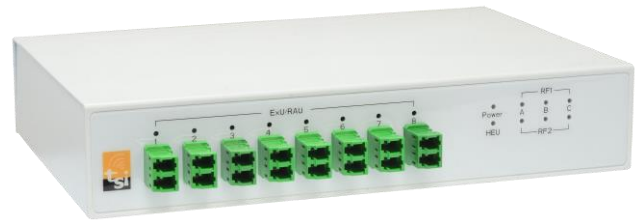

sDAS⁺ Dual Band Fiber DAS

HEU-25/66_01

Overview

sDAS⁺ series is a fiber Distribution Antenna System. The sDAS⁺ offers the industry leading and most innovative technology to help mobile operator extend the RF signal coverage into any indoor/outdoor environment from small to large scale. Indoor /outdoor coverage network becomes a manageable services.

A sDAS⁺ system includes the HEU and RAU. The HEU can take RF signal from any source like Macro/Pico/Small Cell/BDA and distribute the signal to RAUs in different locations via the single mode fiber. Each HEU can convert and distribute the RF signal to max. eight RAUs to 3 miles distance.

Specification

Electrical Interface & Mechanical Specification		
RF Interface	RF1 Frequency Range Downlink / Uplink	Extended PCS 1930 ~ 1995MHz / 1850 ~ 1915MHz
	RF2 Frequency Range Downlink / Uplink	Extended AWS 2110~2180MHz / 1710~1780MHz
	Connector	N-female x 2
	Input Power	+5 ~ +25dBm per port
	Input Return Loss	>=14dB
Fiber Interface	Connector	LC/APC x 16 , support 8 RAUs star chain configuration
	Wavelength	1310nm
	Laser Output Power	-4 ± 1.5 dBm
	Optical Rx Sensitivity	+1.5dBm
Power, Control & Monitoring Interface	Connector	10/100 BaseT, RJ45
	Power Supply	+36 ~ +58VDC, 802.3at
	Power Consumption	8W
Environmental	Operating Temperature	0 ~ +45°C (32 ~ 113°F)
Mechanical	Dimensions, L x W x H	218 x 146 x 42mm (8.6 x 5.7 x 1.7inches)
	Weight	1.4Kg (3.1lb)
	Mounting	Standard 1U rack mount
LED Specification		
Power	Green	Power on
HEU	Green	Normal mode
	Flash Green	Firmware upgrade
	Red	HEU alarm
RF	Green	RF signal detected
	Dark	No RF signal
Fiber Port 1~8	Green	RAU has been provisioned & calibrated
	Flash Green	RAU has been provisioned but not calibrated yet, or RAU firmware upgrade
	Red	RAU alarm or link failed
	Dark	RAU has not been provisioned yet