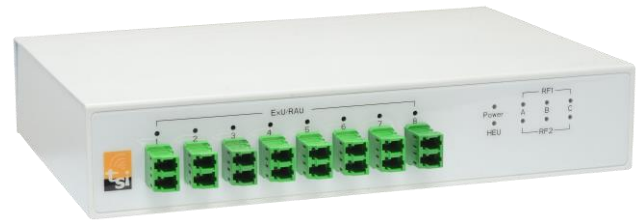

# sDAS<sup>+</sup> Dual Band Fiber DAS

### Overview

sDAS<sup>+</sup> series is a fiber Distribution Antenna System. The sDAS<sup>+</sup> offers the industry leading and most innovative technology to extend the RF signal of public safety band coverage into any indoor/outdoor environment from small to large scale. Indoor /outdoor coverage network becomes a manageable services.

A sDAS<sup>+</sup> system includes the HEU and RAU. The HEU can take RF signal from any source like Macro/Pico/Small Cell/BDA and distribute the signal to RAUs in different locations via the single mode fiber. Each HEU can convert and distribute the RF signal to max. eight RAUs to 3 miles distance.